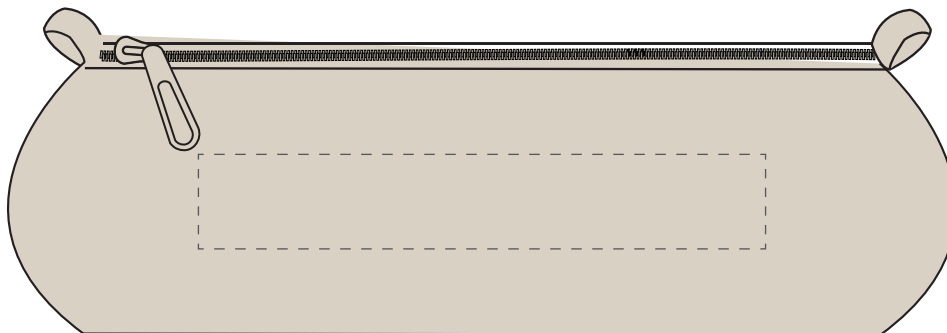

Your Ref:
Our Ref:

Quantity:
Version: 1

Product Code: QB0502
Product Colour: NATURAL

PRINTING CONCERNS:

We stock this item in the following colours

**PANTONE REFERENCE(S)**

 Full colour printing

ARTWORK SCALE 50%

ARTWORK SCALE 100%

Max print area: 150mm x 25mm

Product Image for visualisation
- colours may vary

The dashed line is to demonstrate print area and will not appear on your printed item

PLEASE NOTE:

- All colours including print and product are for visual purposes only and should not be regarded as the actual colour of the product and print.
- Some products may vary from batch to batch and may differ from previous orders.
- The colour and texture of a product can also have an effect on the final print colour.
- By approving this order we accept that you understand these terms.